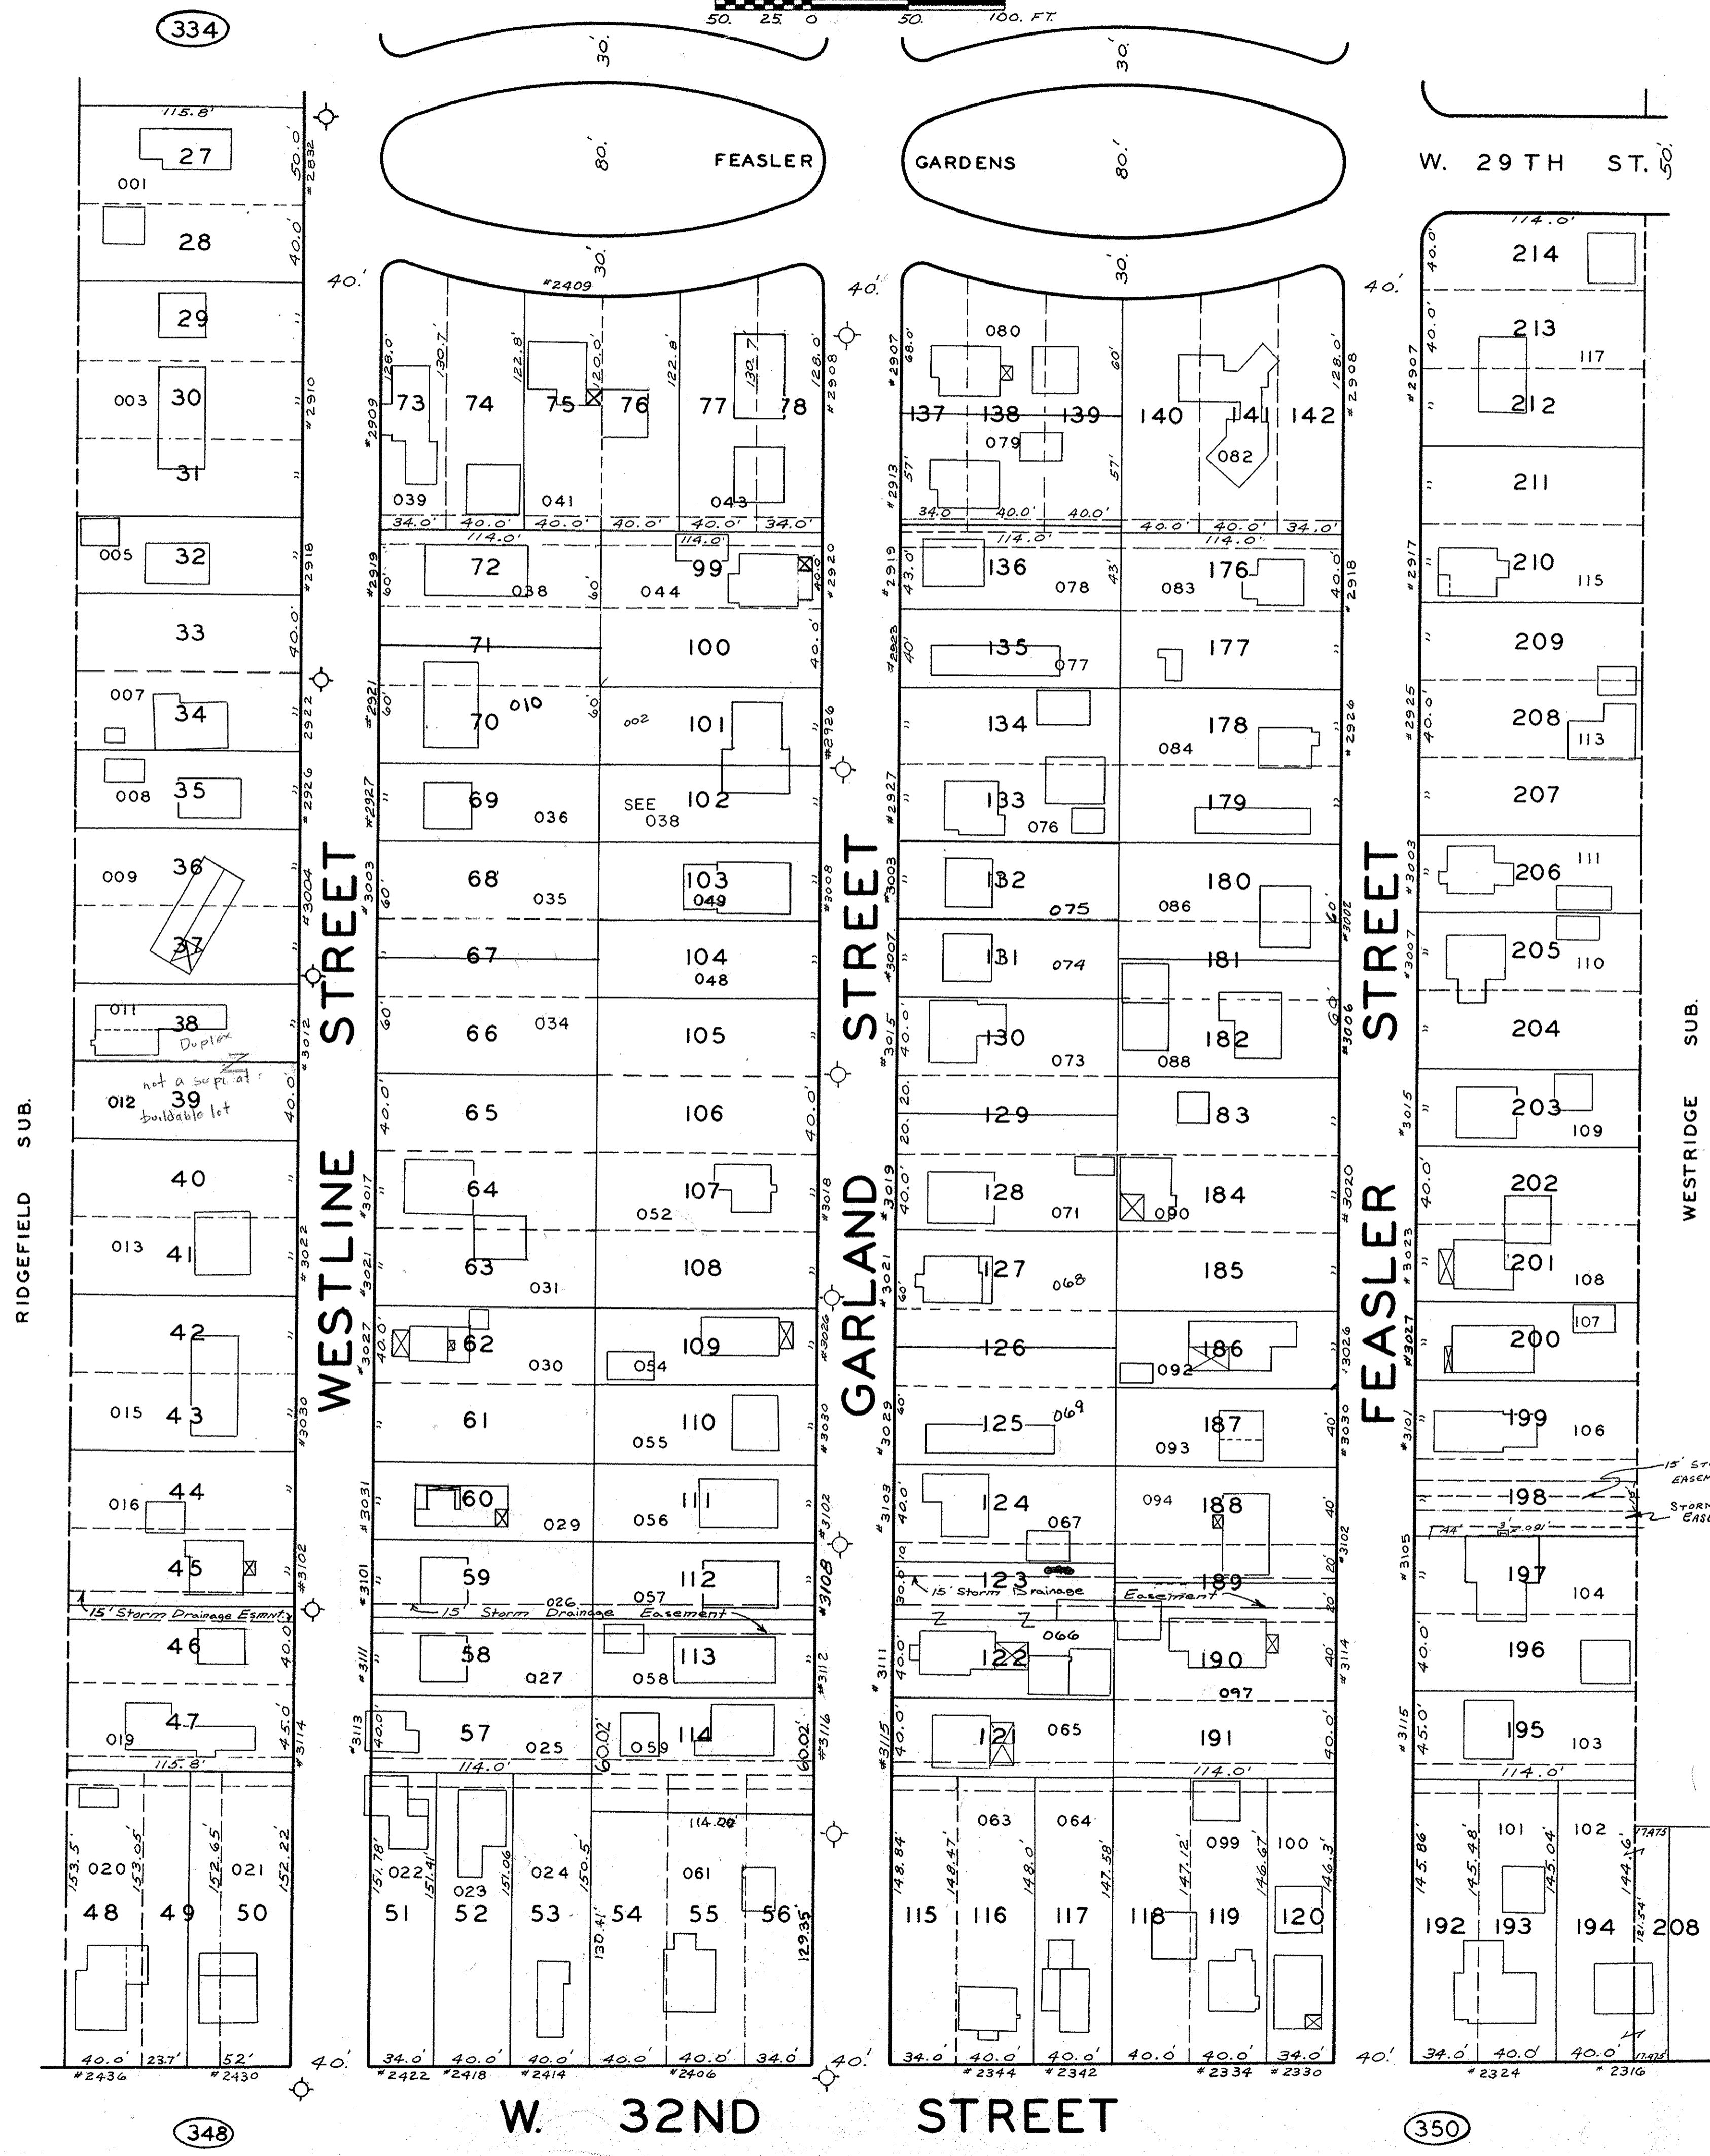

COPYRIGHT 1989 BY SUPERVISORS OF MILLCREEK TWP. ERIE CO., PA.

CHECKED WITH COUNTY RECORDS AND FOUND CORRECT  
THIS 23<sup>RD</sup> DAY OF JULY 1959  
*Robert S. Kiger*  
ZONING ADMINISTRATOR  
TOWNSHIP ENGINEER  
CONSULTING ENGINEER  
APPROVED

DATE	NO.	CHANGE	BY	DATE	NO.	CHANGE	BY
3-21-59	Redrawn		R.A.M.				

333

337